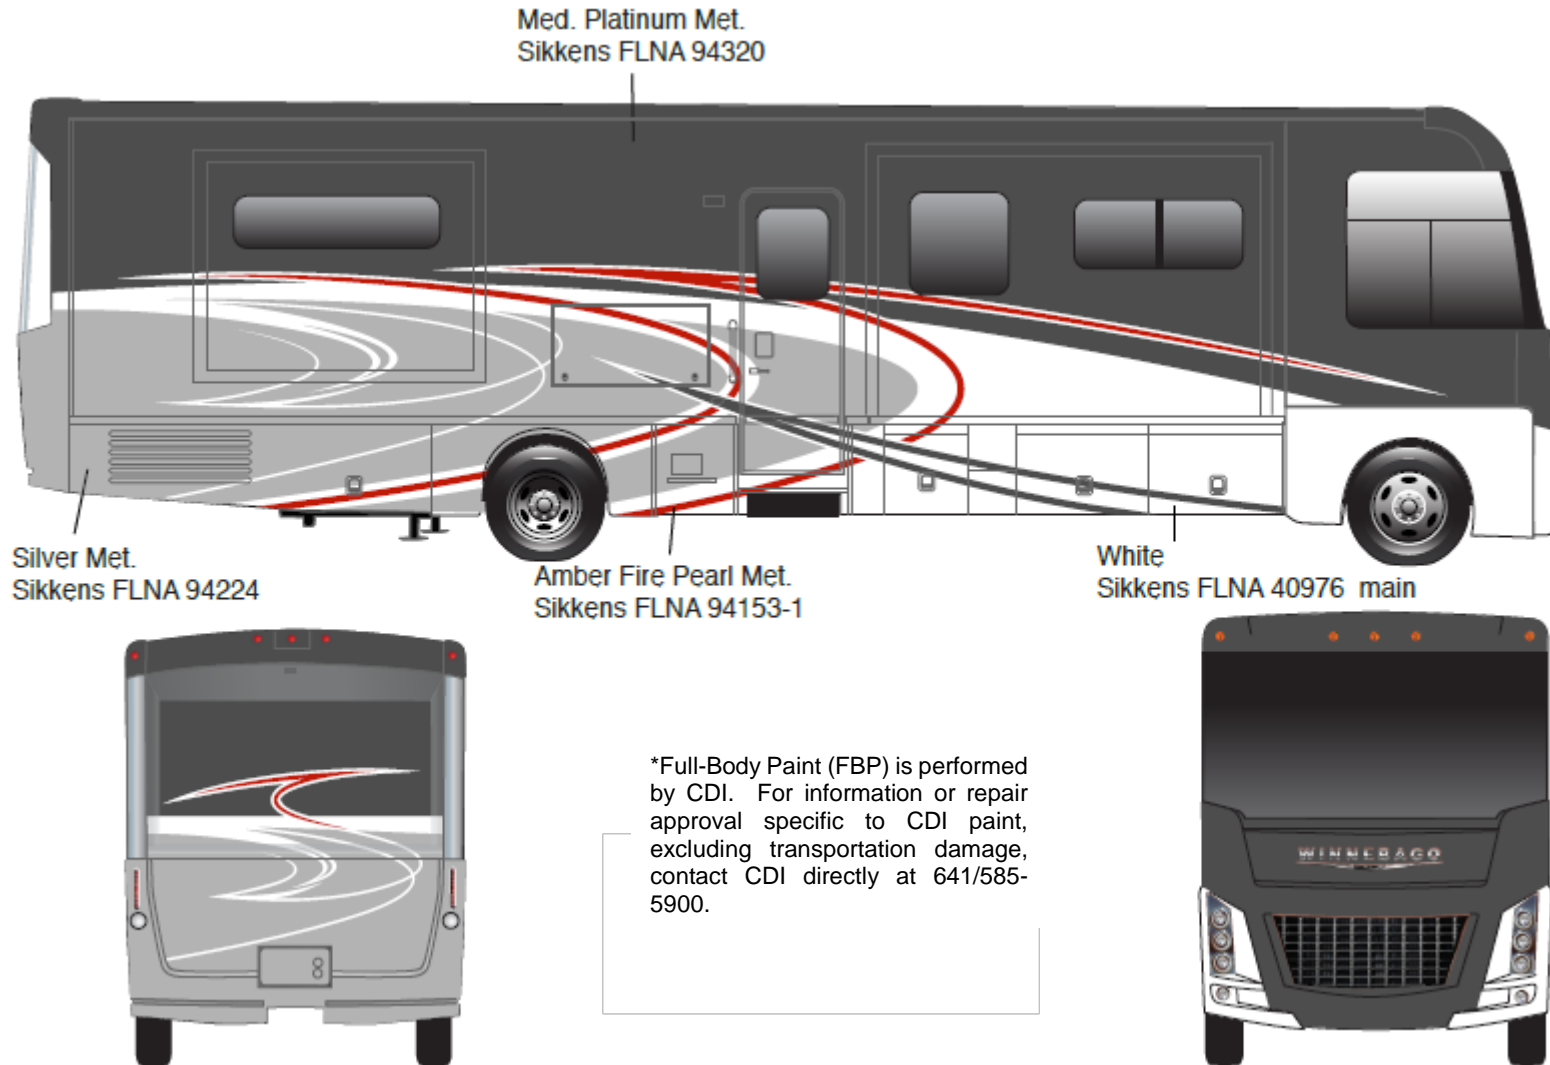

Suncruiser - Full Body Paint Option Code 95F/Amber

Painted by CDI*

*Full-Body Paint (FBP) is performed by CDI. For information or repair approval specific to CDI paint, excluding transportation damage, contact CDI directly at 641/585-5900.