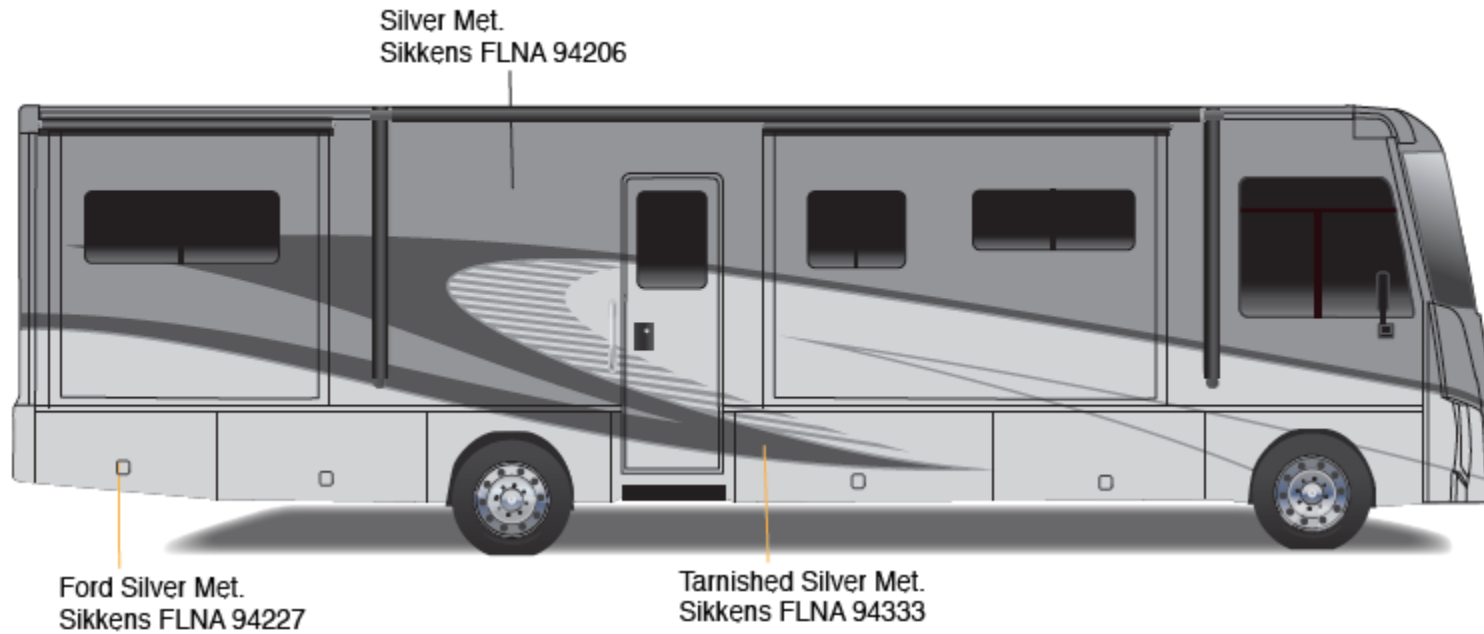

Sarova - Full Body Paint Option Code 95E/Cloud

Painted by CDI*