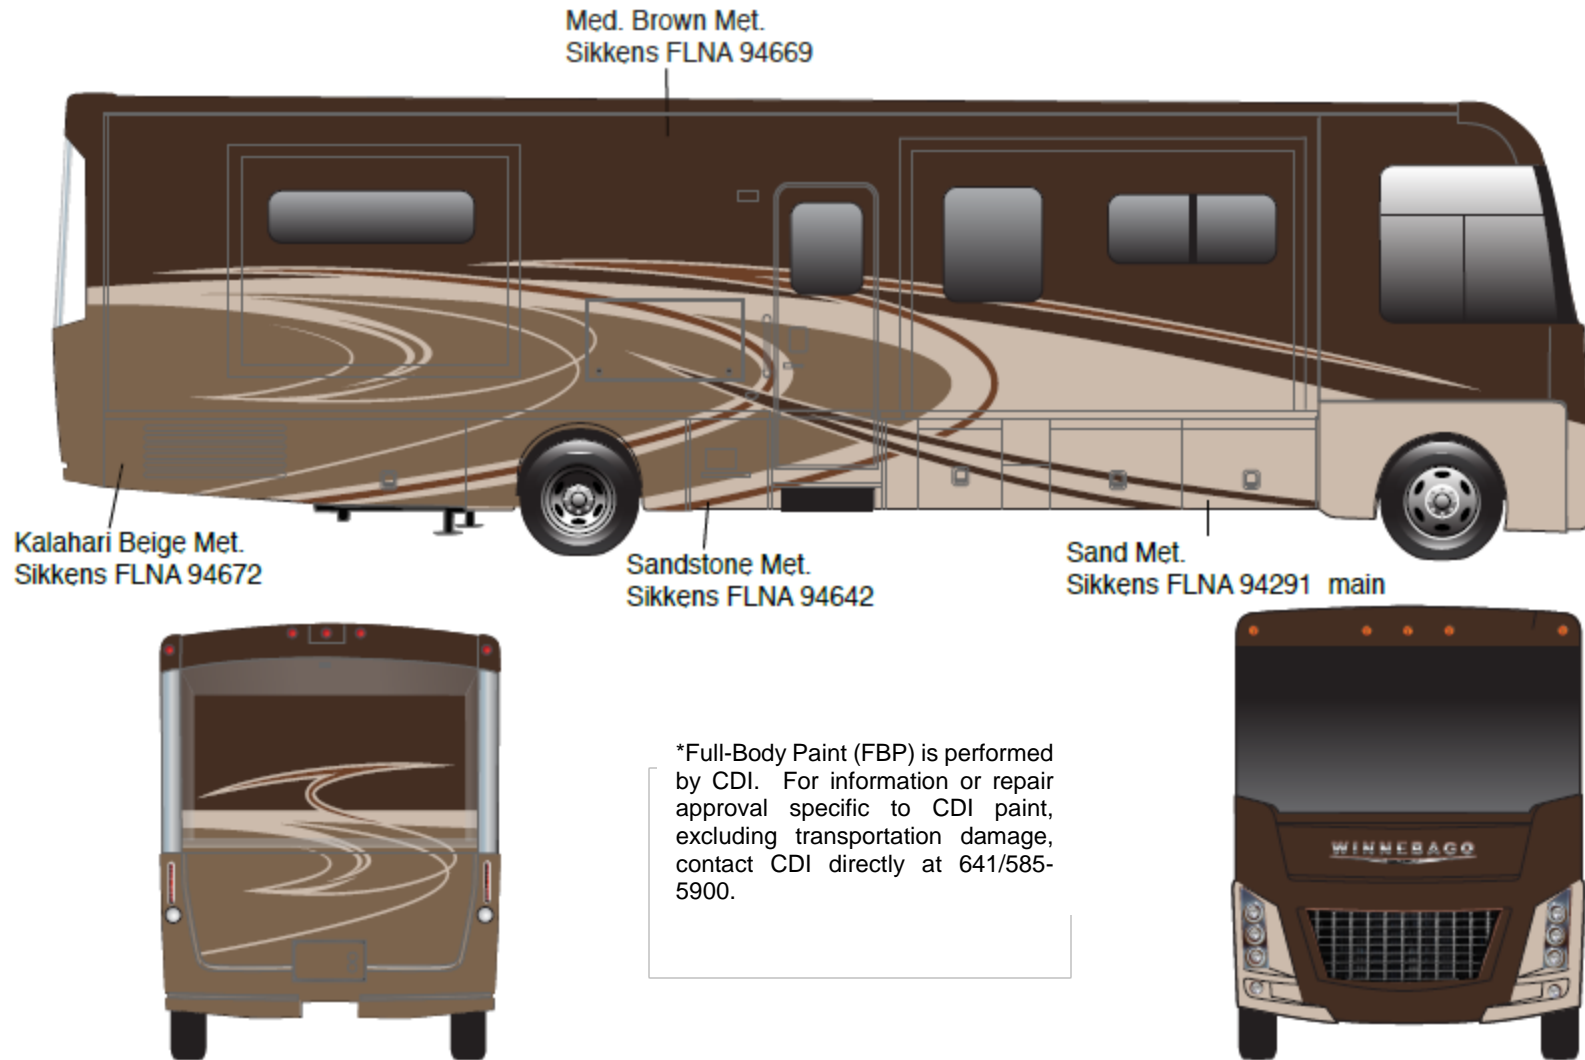

Suncruiser - Full Body Paint Option Code 95H/Sandstone

Painted by CDI*