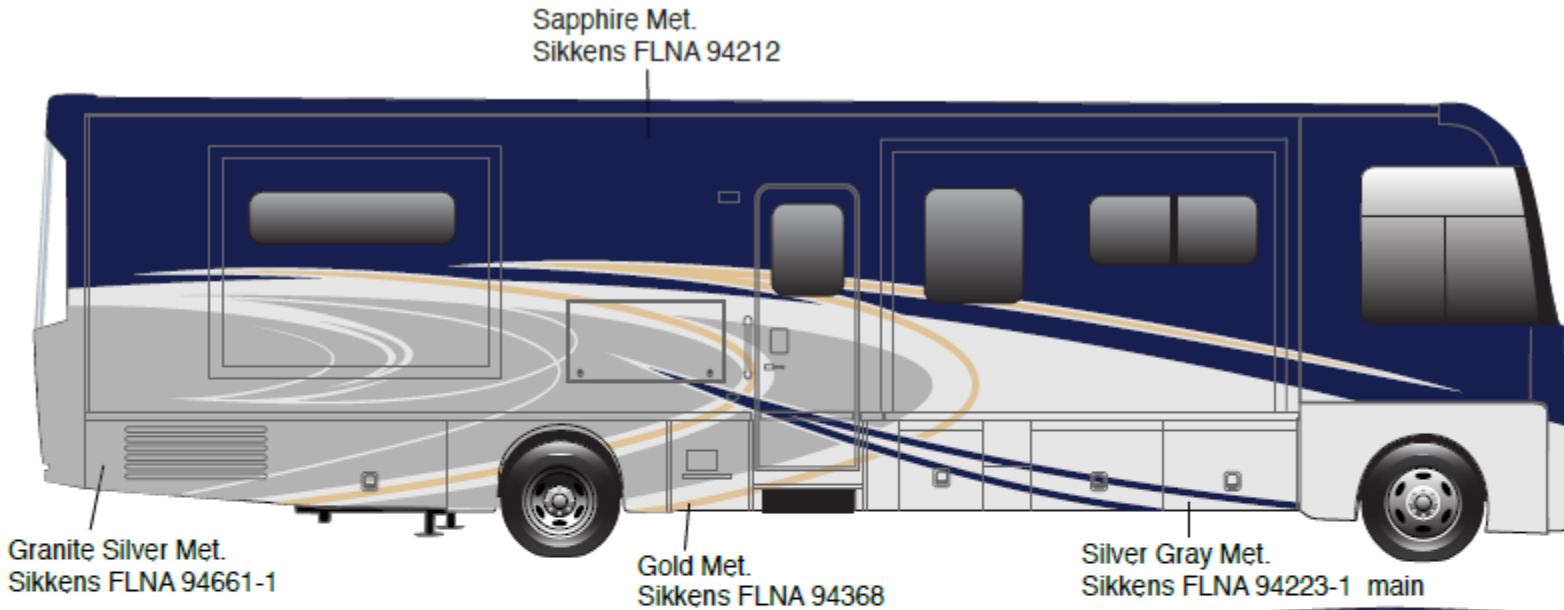

Suncruiser - Full Body Paint Option Code 95E/Sapphire

Painted by CDI*