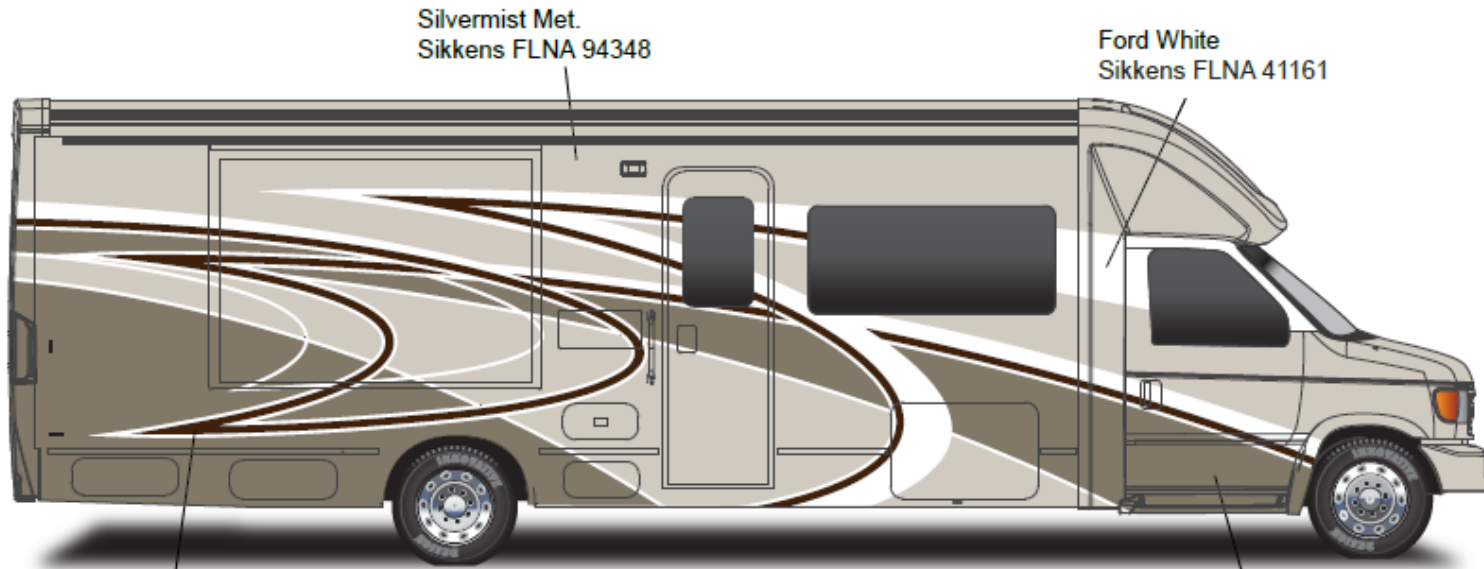

Cambria - Full Body Paint Option Code 95F/Sierra

Painted by CDI*

Silvermist Met.
Sikkens FLNA 94348

Ford White
Sikkens FLNA 41161

Sandstone Met.
Sikkens FLNA 94642

Mineral Gray Met.
Sikkens FLNA 94211

*Full-Body Paint (FBP) is performed by CDI. For information or repair approval specific to CDI paint, excluding transportation damage, contact CDI directly at 641/585-5900.