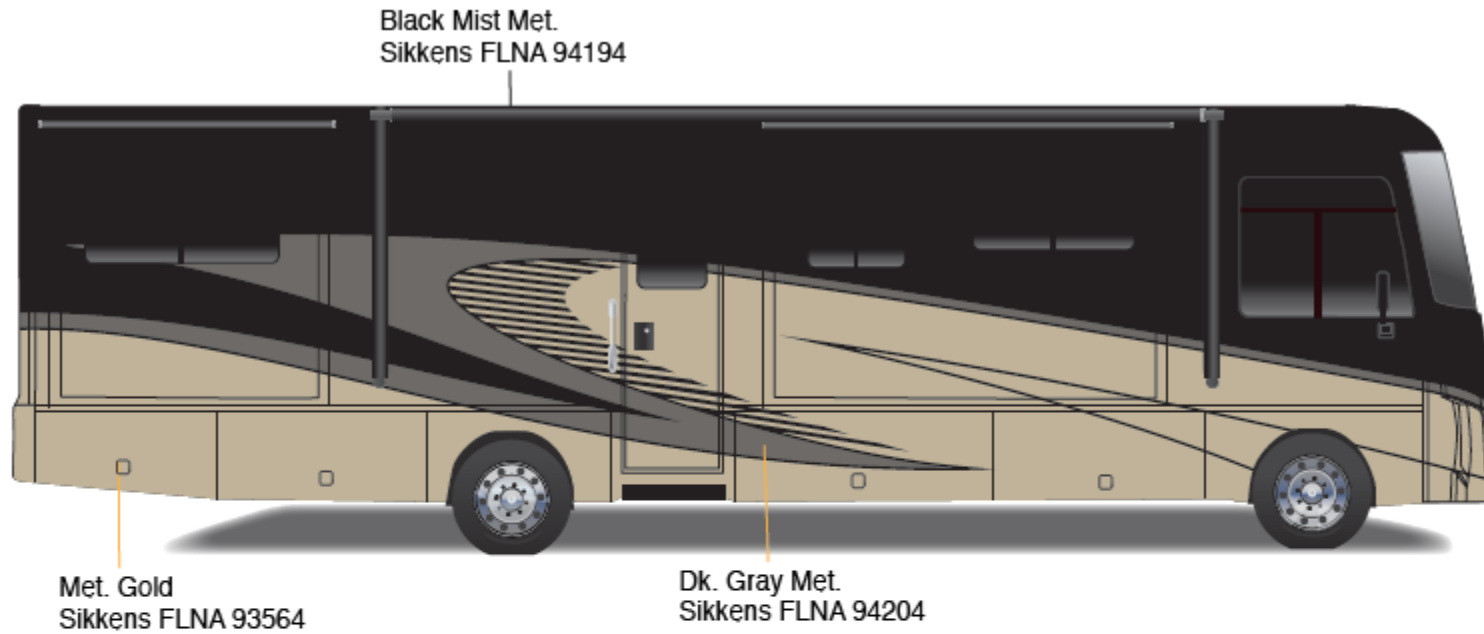

Sunova - Full Body Paint Option Code 95C/Black Walnut

Painted by CDI*