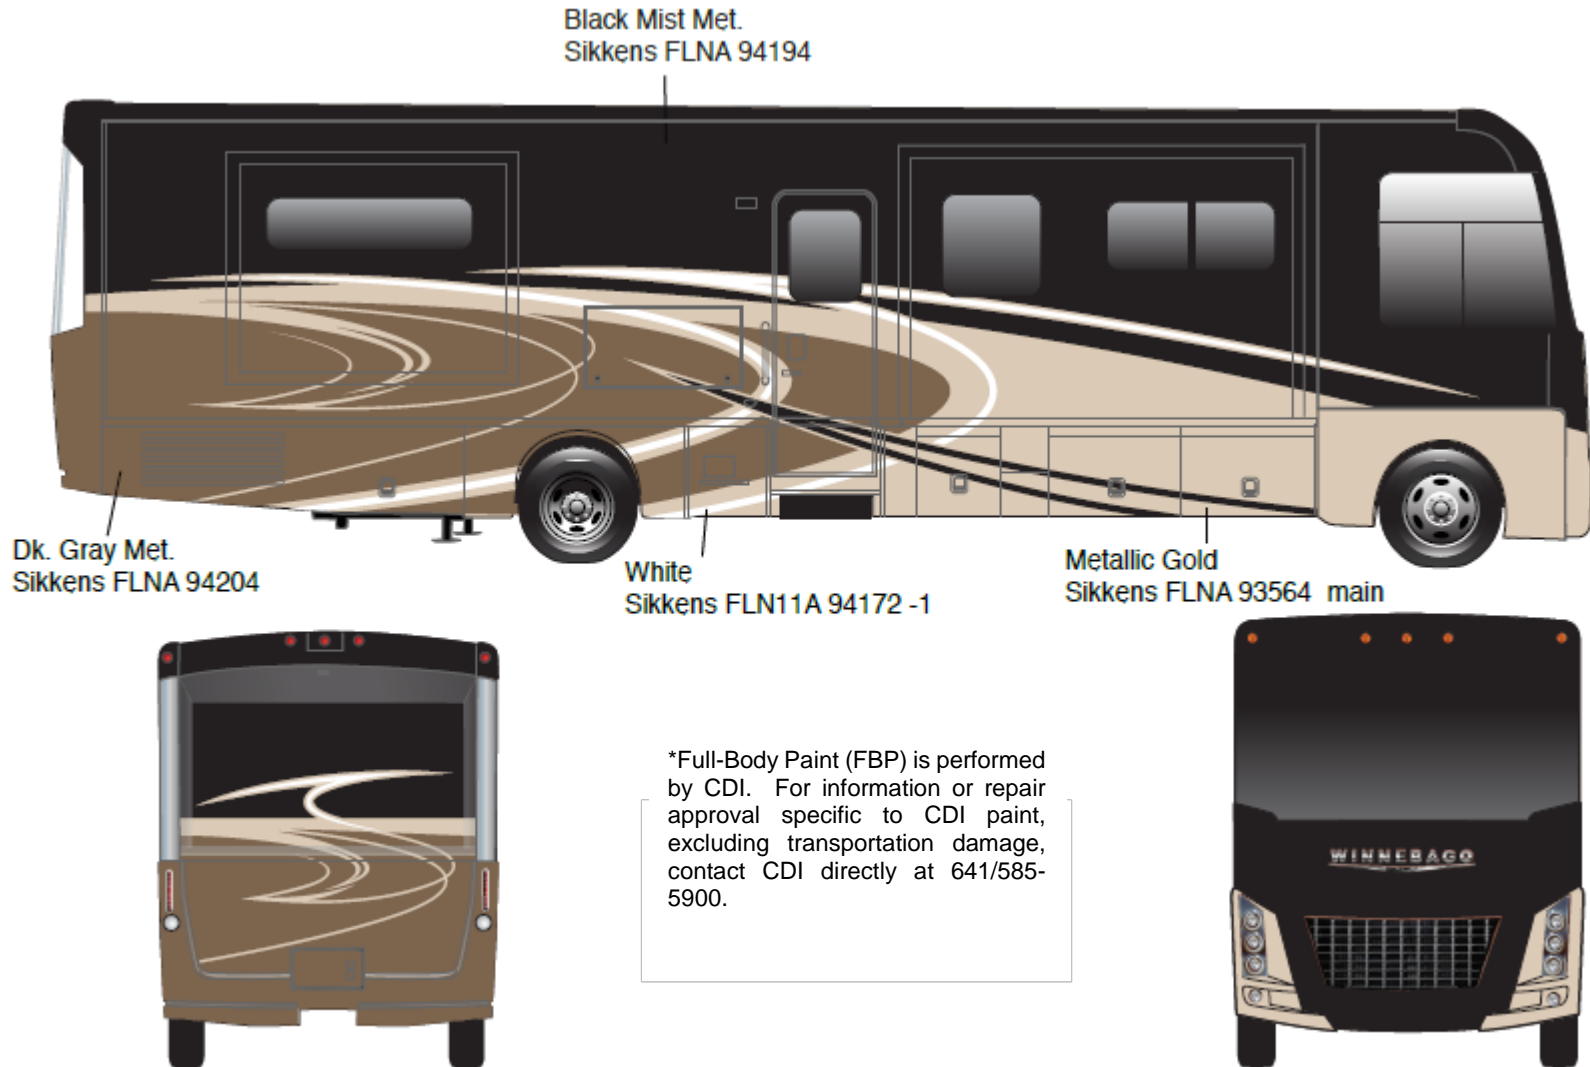

## *Suncruiser - Full Body Paint Option Code 95C/Black Walnut*

Painted by CDI\*