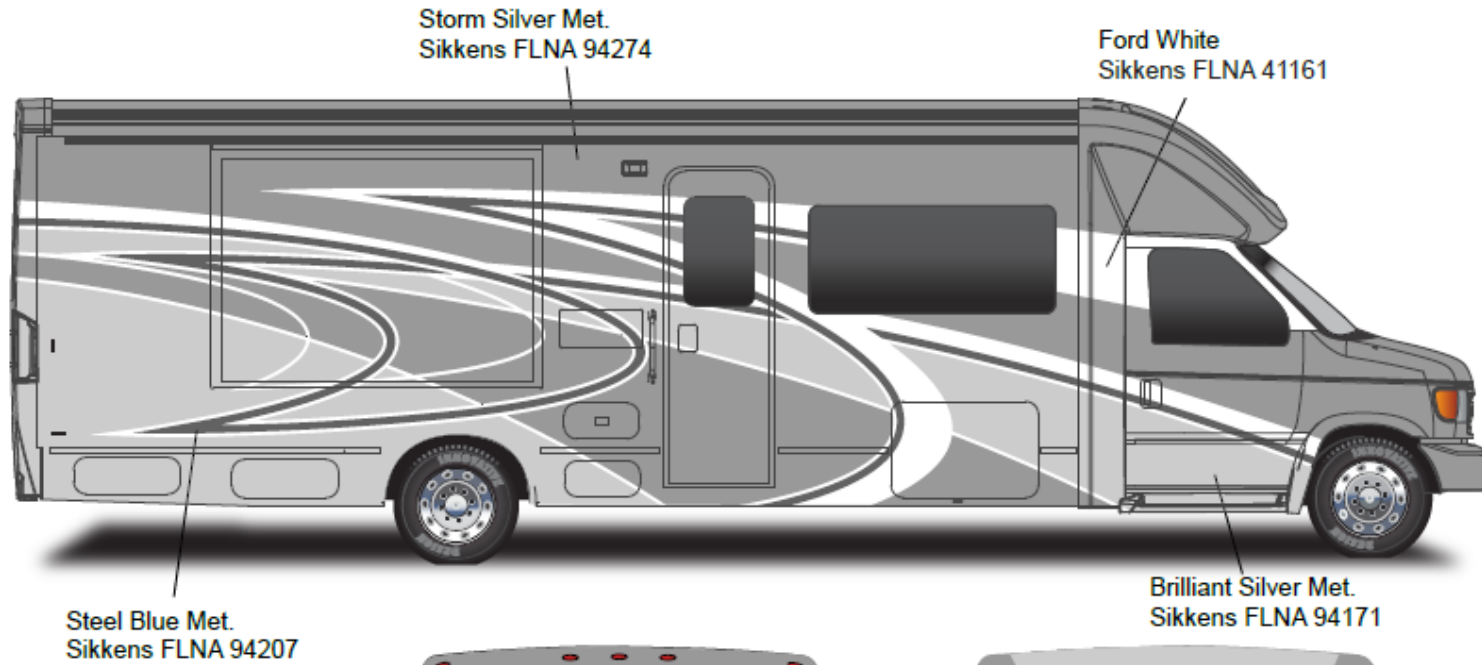

Cambria - Full Body Paint Option Code 95G/Smoke

Painted by CDI*