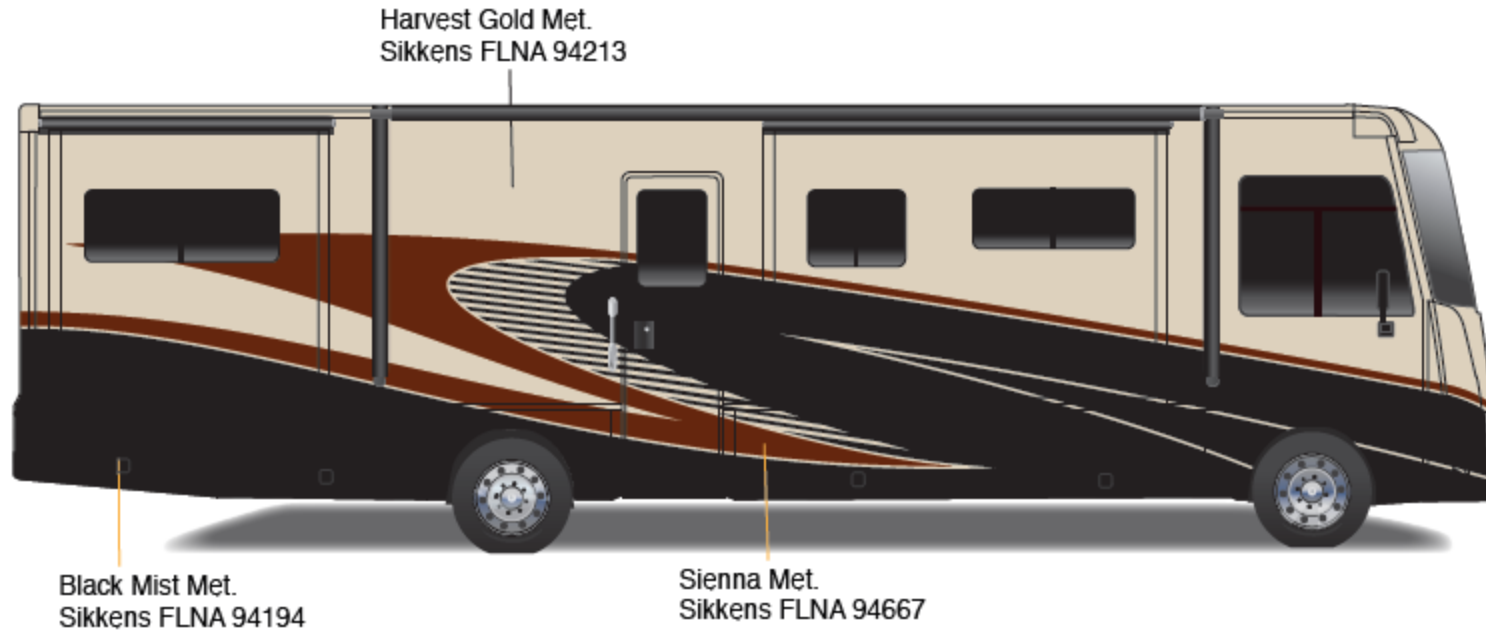

Sunova - Full Body Paint Option Code 95G/Cayenne

Painted by CDI*