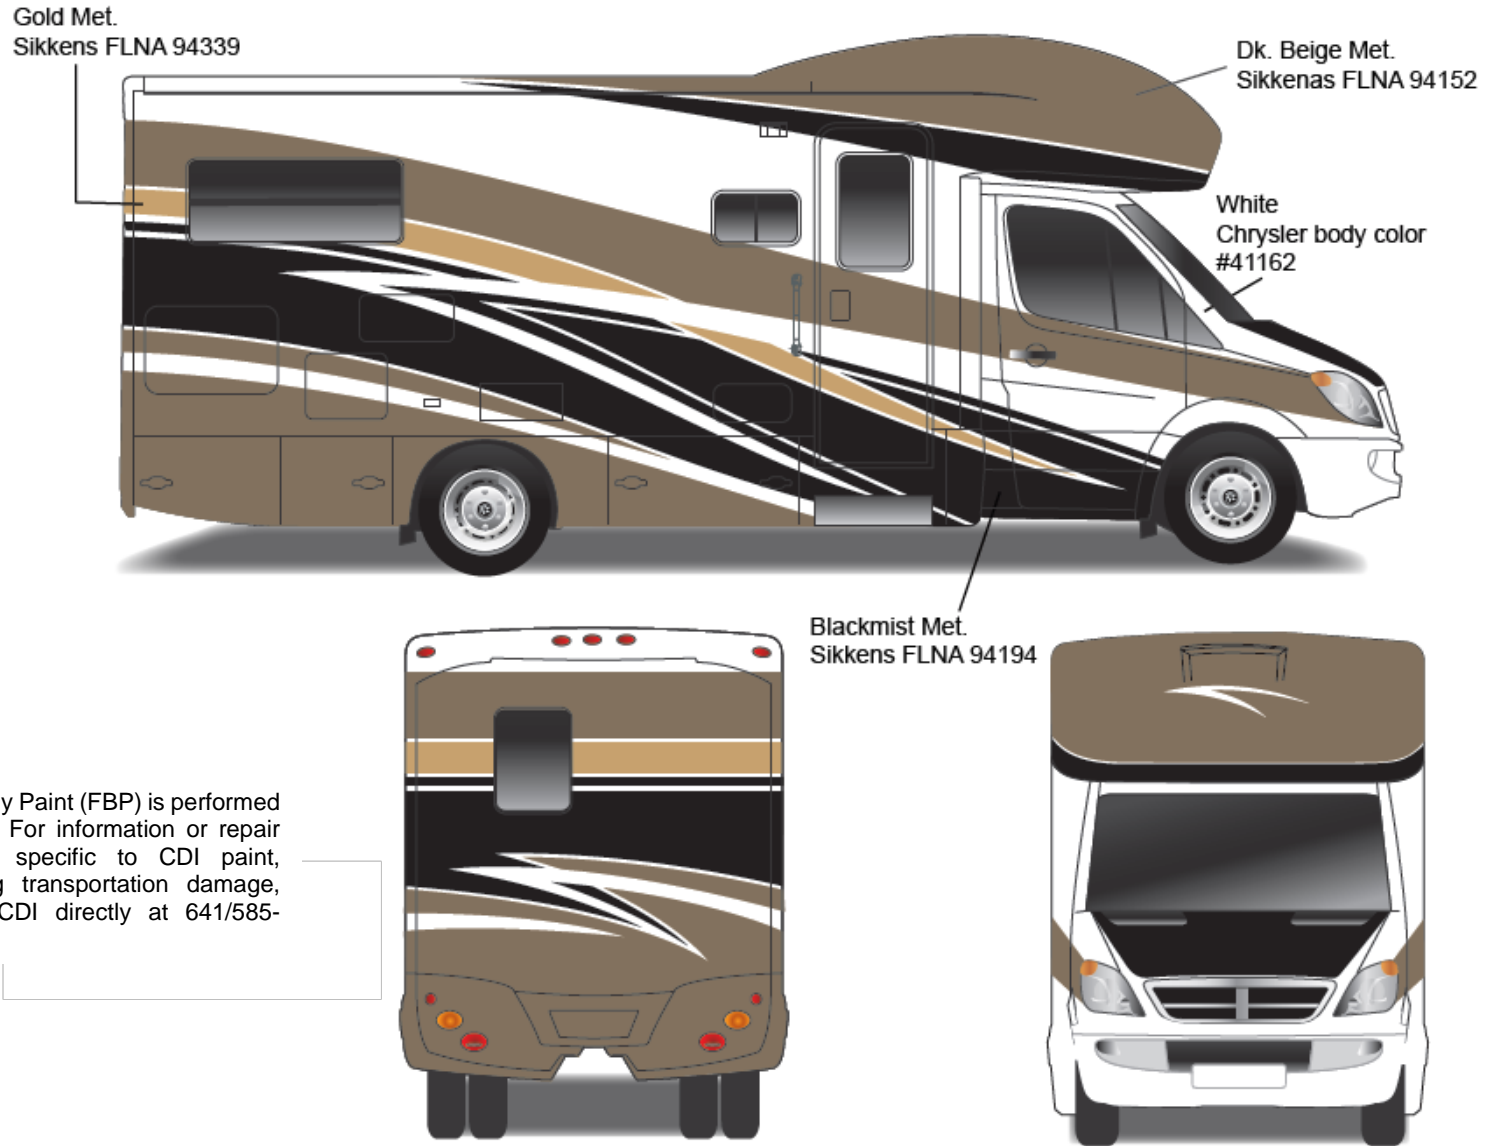

Navion - Full Body Paint Option Code 95C/Coffee

Painted by CDI*

*Full-Body Paint (FBP) is performed by CDI. For information or repair approval specific to CDI paint, excluding transportation damage, contact CDI directly at 641/585-5900.