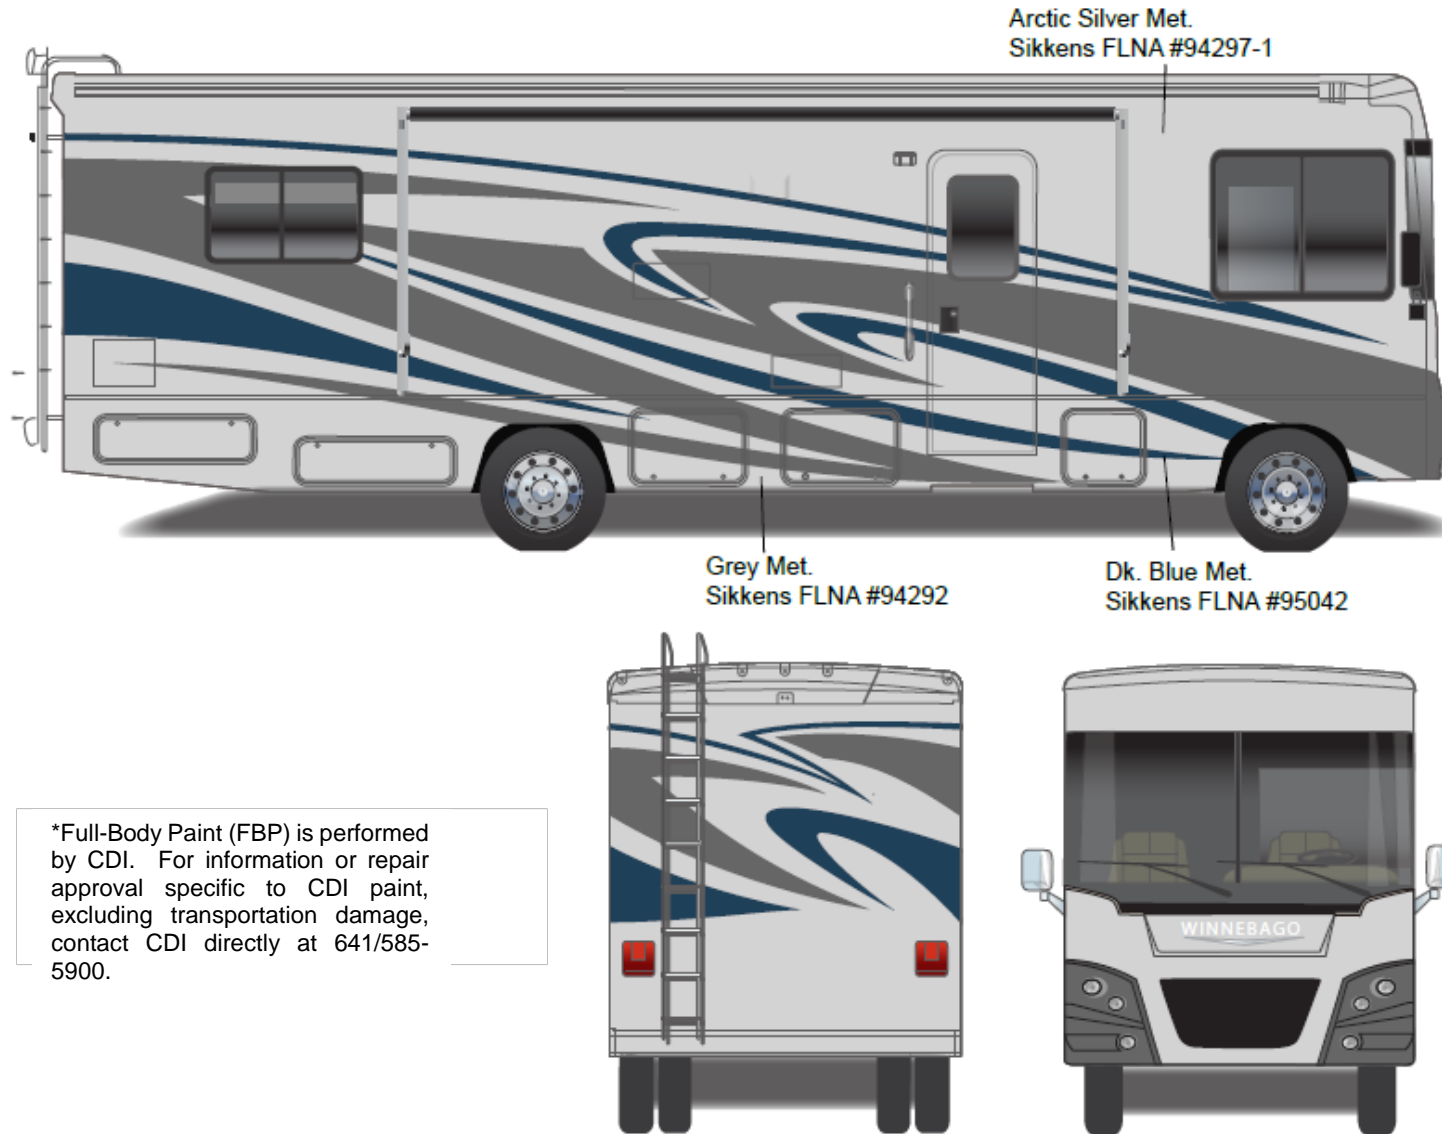

Sunstar LX - Full Body Paint Option Code 95E/Arctic Silver

Painted by CDI*

*Full-Body Paint (FBP) is performed by CDI. For information or repair approval specific to CDI paint, excluding transportation damage, contact CDI directly at 641/585-5900.