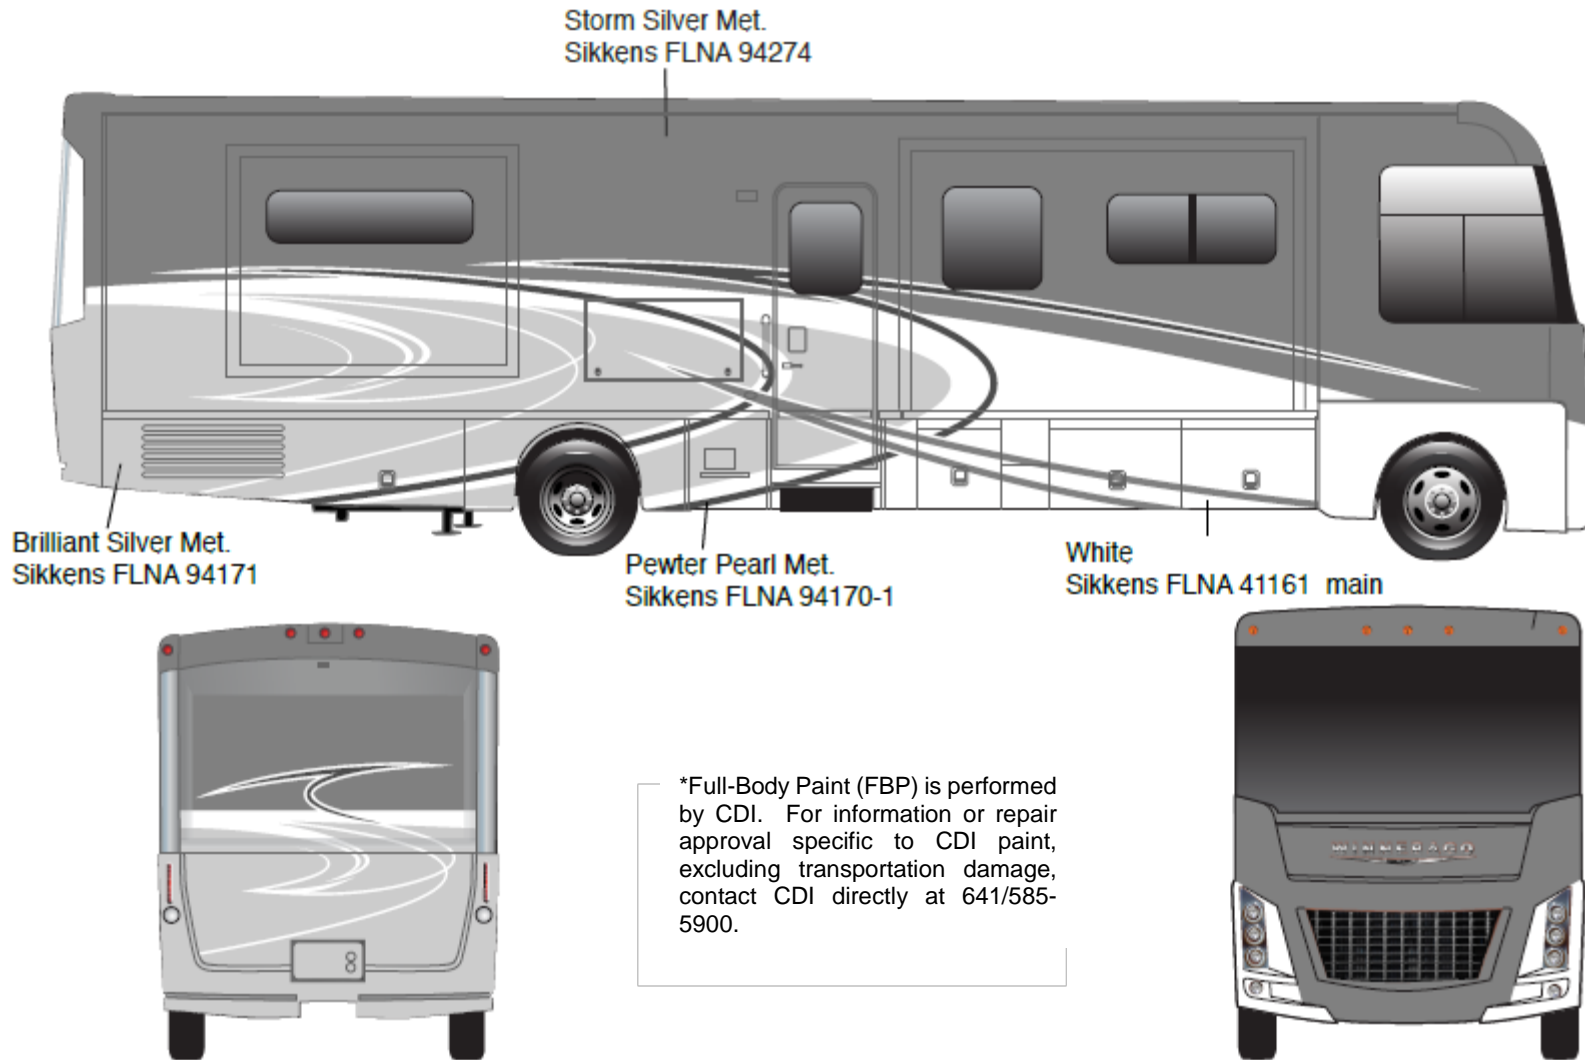

## *Sunranger - Full Body Paint Option Code 95C/Pewter Pearl*

Painted by CDI\*