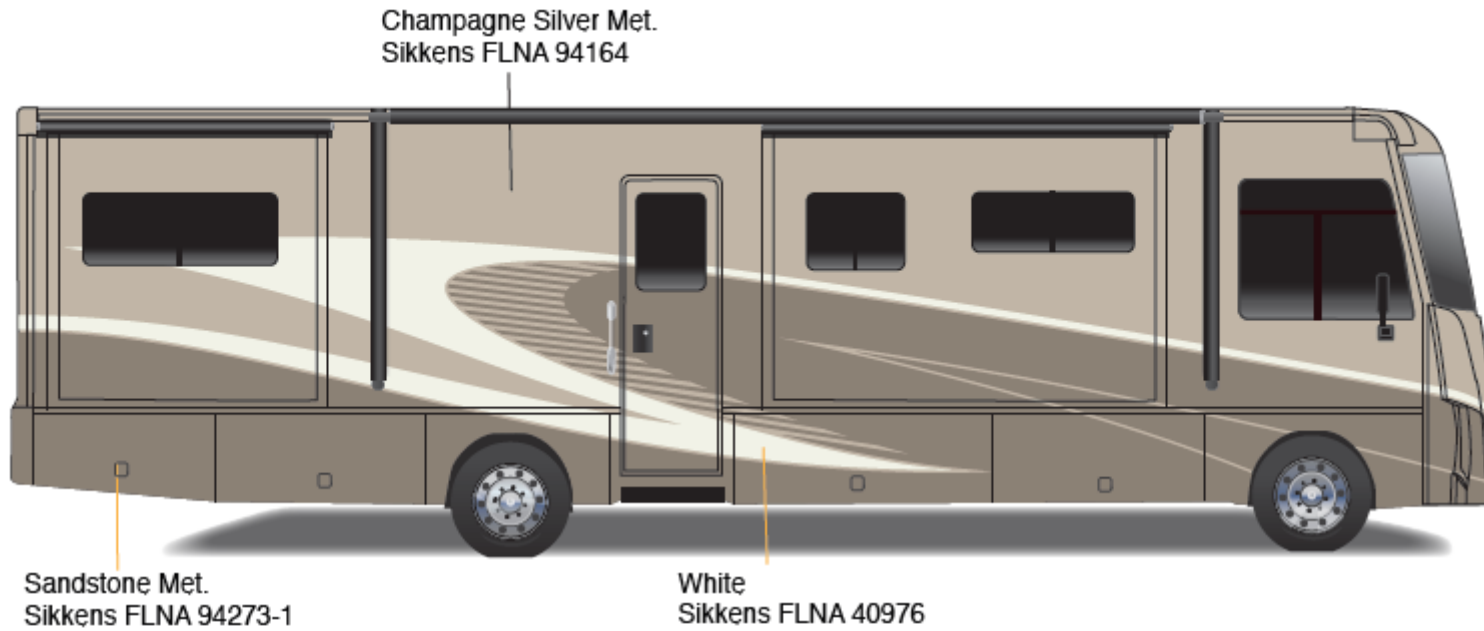

Sunova - Full Body Paint Option Code 95F/Cream

Painted by CDI*