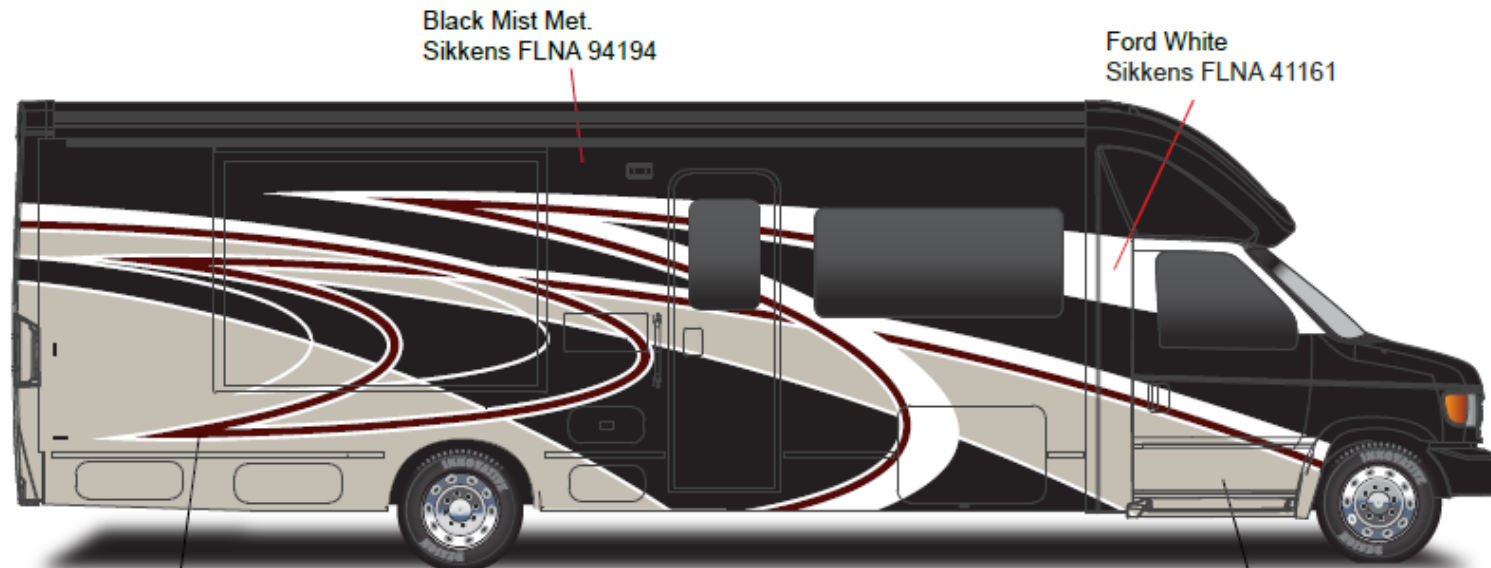

Cambria - Full Body Paint Option Code 95E/Tuscan Sun

Painted by CDI*

Vintage Red Met.
Sikkens FLNA 94190

Lt. Graystone Met.
Sikkens FLNA 94313

*Full-Body Paint (FBP) is performed by CDI. For information or repair approval specific to CDI paint, excluding transportation damage, contact CDI directly at 641/585-5900.